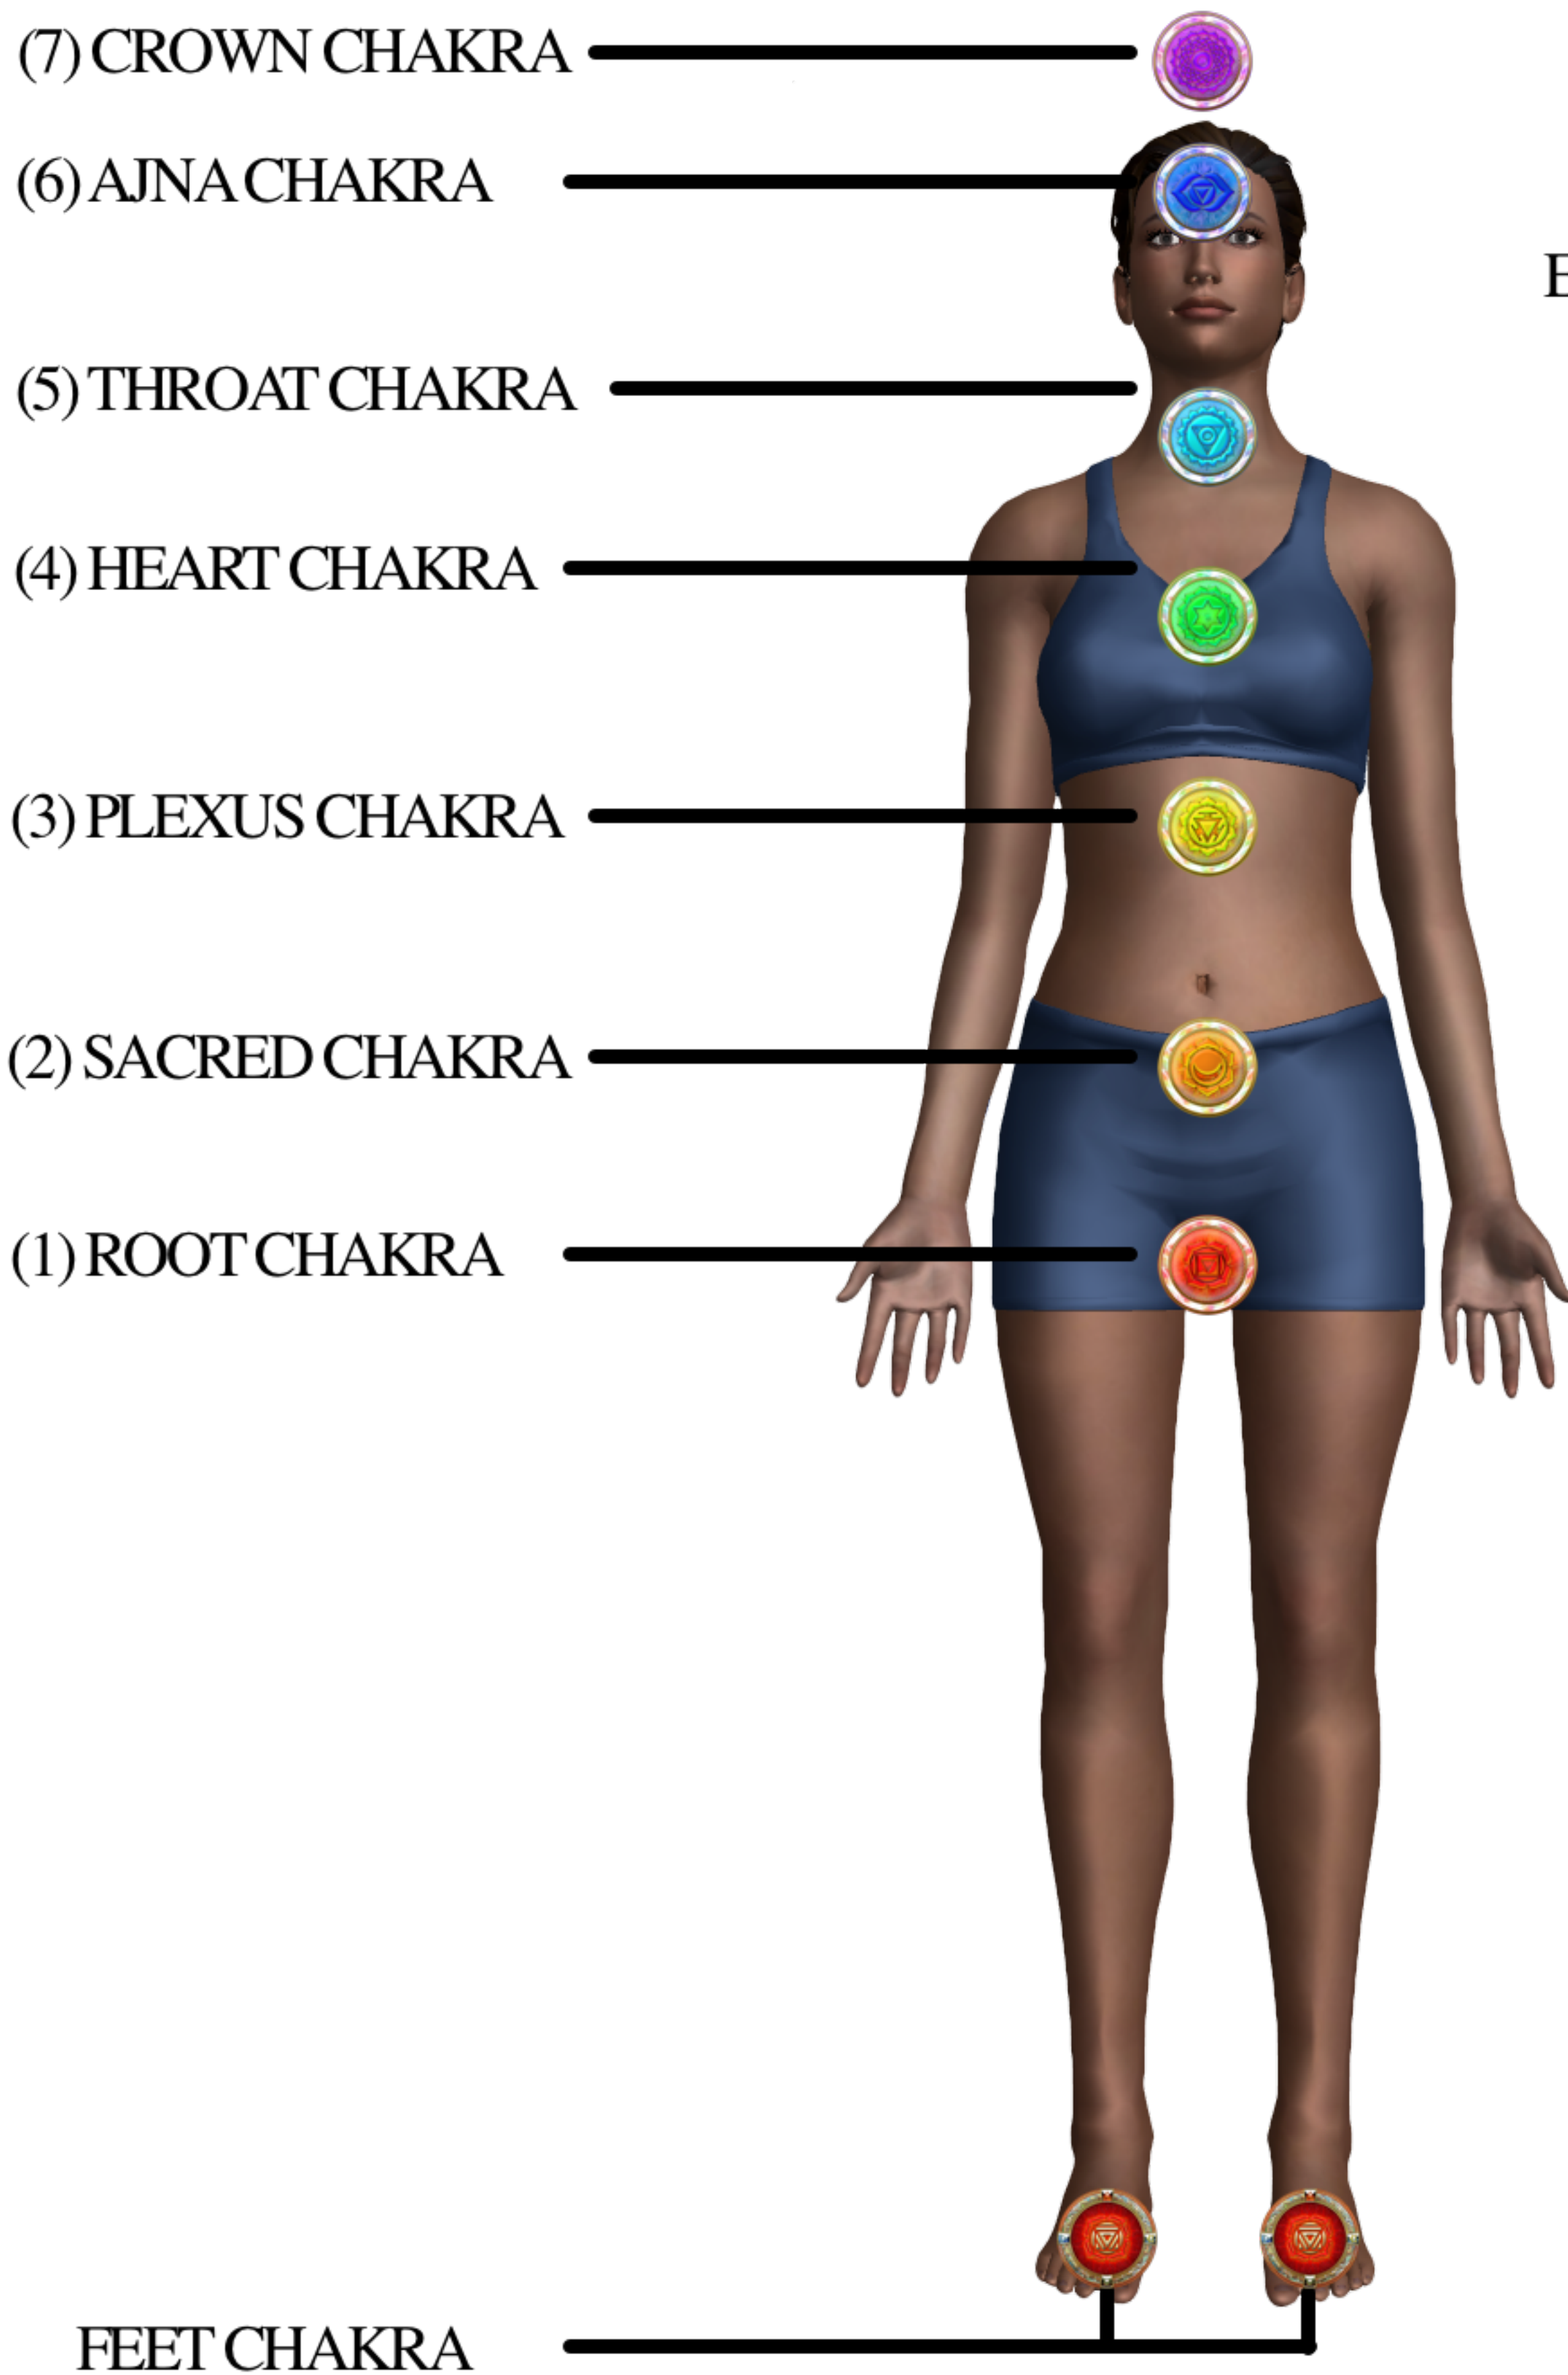

Soul Fusion Sacred Mandalas are an energy gateway permission slip.

Shift to the New Earth  
Become a Conscious Creator  
Purge yourself from all unconscious belief

Welcome to the new Martial Heart of this century, one categorized as Agni Yoga.

Recommendations:  
Either sit or put your feet on the 1st root Mandala  
Sit on the first Chakra Mandala  
The integration process takes a lunar cycle  
Move to the next Chakra Mandala until  
the set is completed.

Continue with the second Stepping Stone Set.

Dive into your fears and change  
yourself to change the world you  
live in.

Soul Fusion  
Stepping Stone 1  
**THE MIRROR EFFECT**

Work consciously with your  
higher mind and soul to mold  
your persona.